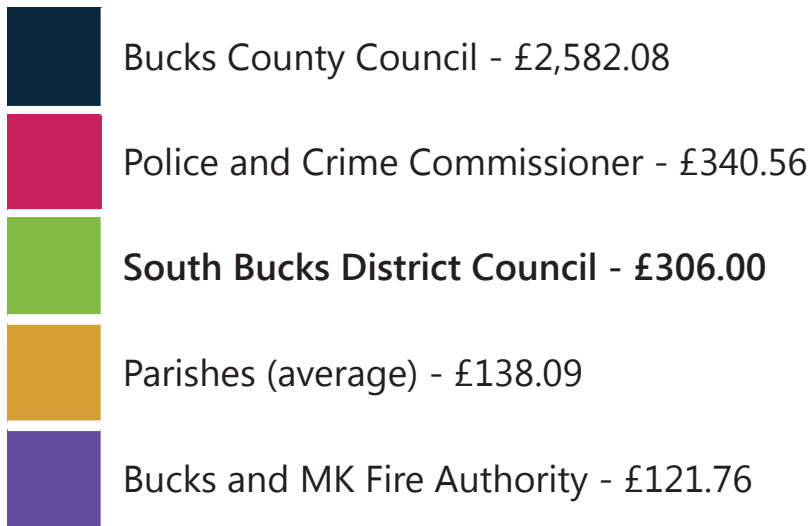

Your Council Tax

where your money goes

SOUTH BUCKS
District Council

Here's where your council tax goes (based on a band H property):

Total band H council tax

£3,488.49 per year

We also receive income which reduces the amount of council tax you need to pay. This year we will spend on key services: