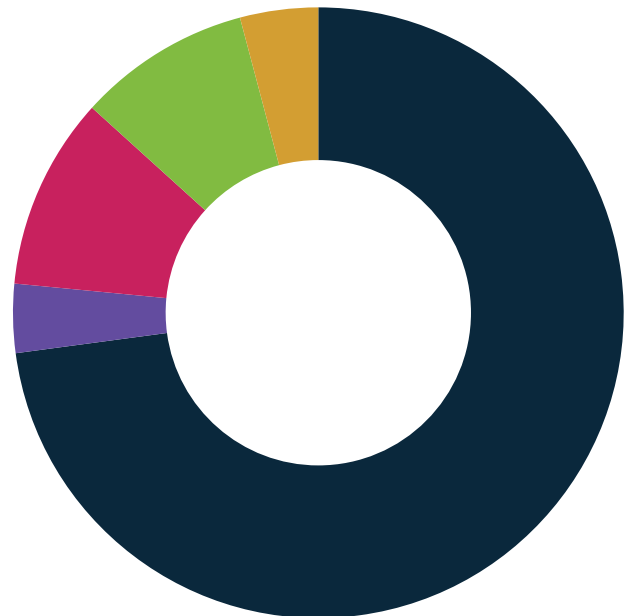

Your Council Tax

where your money goes

SOUTH BUCKS
District Council

Here's where your council tax goes (based on a band H property):

Total band H council tax

£3,488.49 per year

We also receive income which reduces the amount of council tax you need to pay. This year we will spend on key services: