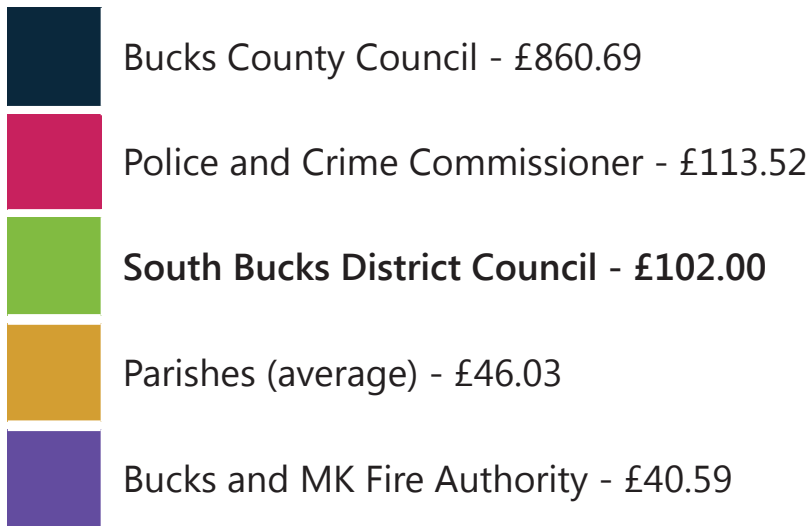

# Your Council Tax

where your money goes

**SOUTH BUCKS**  
District Council

Here's where your council tax goes (based on a band A property):

## Total band A council tax

£1,162.83 per year

We also receive income which reduces the amount of council tax you need to pay. This year we will spend on key services: