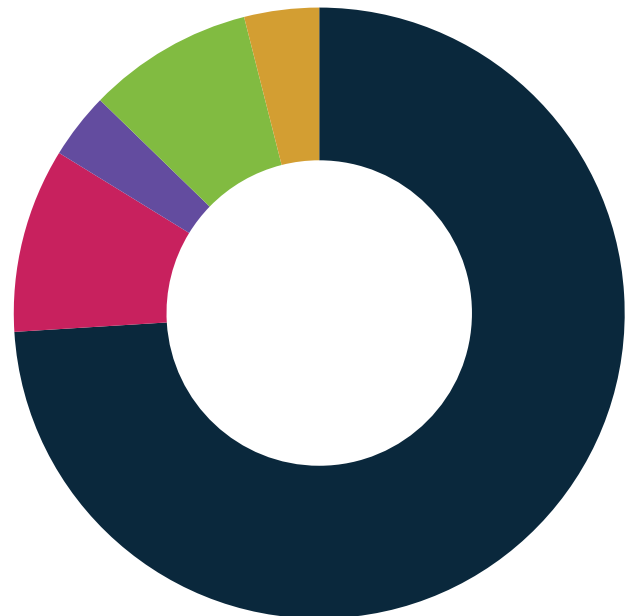

# Your Council Tax

where your money goes

**SOUTH BUCKS**  
District Council

Here's where your council tax goes (based on a band A property):

## Total band A council tax

£1,162.83 per year

We also receive income which reduces the amount of council tax you need to pay. This year we will spend on key services: