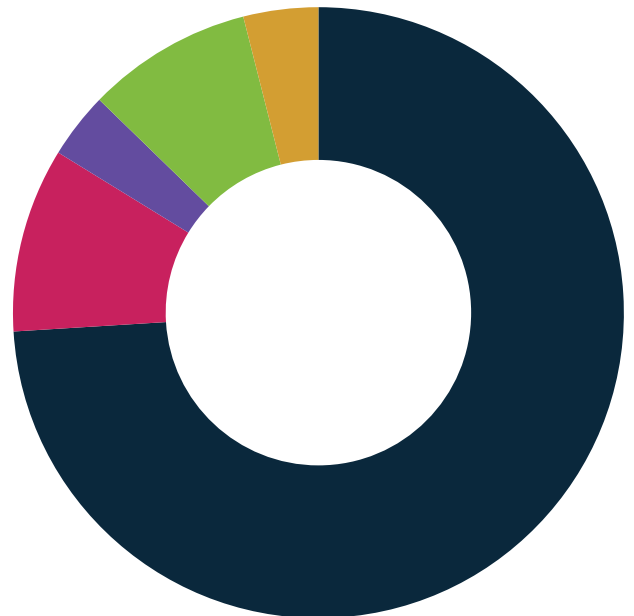

Your Council Tax

where your money goes

SOUTH BUCKS
District Council

Here's where your council tax goes (based on a band B property):

Total band B council tax

£1,356.64 per year

We also receive income which reduces the amount of council tax you need to pay. This year we will spend on key services: