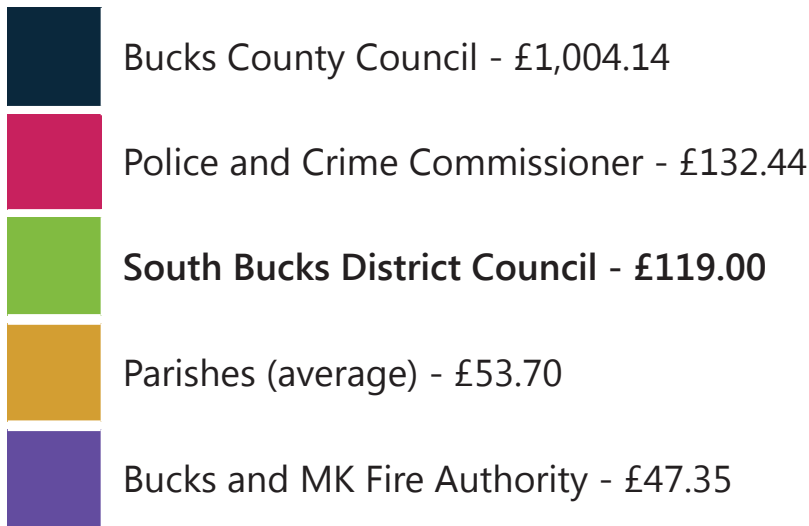

Your Council Tax

where your money goes

SOUTH BUCKS
District Council

Here's where your council tax goes (based on a band B property):

Total band B council tax

£1,356.64 per year

We also receive income which reduces the amount of council tax you need to pay. This year we will spend on key services: