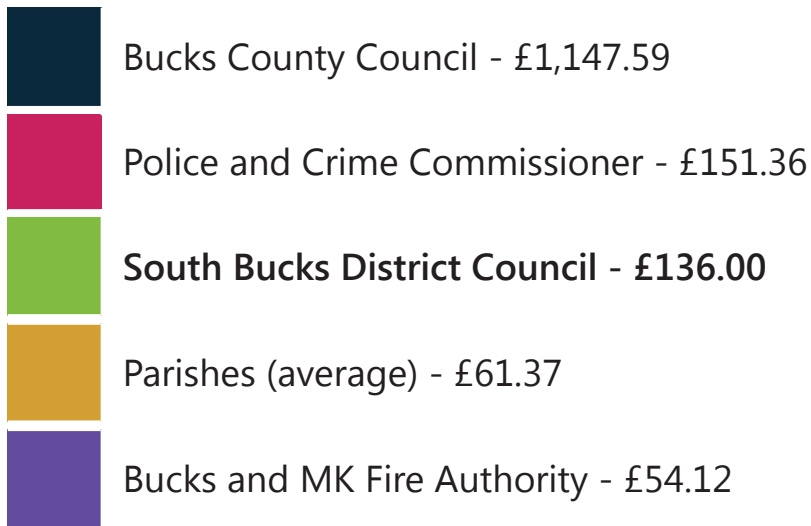

Your Council Tax

where your money goes

SOUTH BUCKS
District Council

Here's where your council tax goes (based on a band C property):

Total band C council tax

£1,550.44 per year

We also receive income which reduces the amount of council tax you need to pay. This year we will spend on key services: