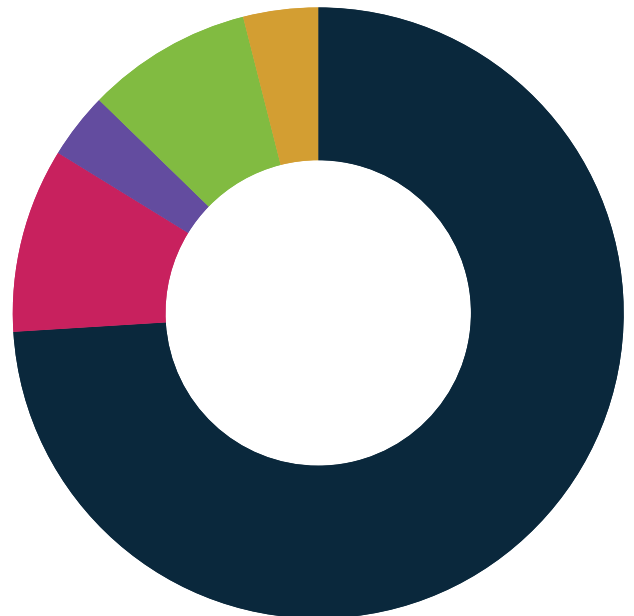

Your Council Tax

where your money goes

SOUTH BUCKS
District Council

Here's where your council tax goes (based on a band C property):

Total band C council tax

£1,550.44 per year

We also receive income which reduces the amount of council tax you need to pay. This year we will spend on key services: