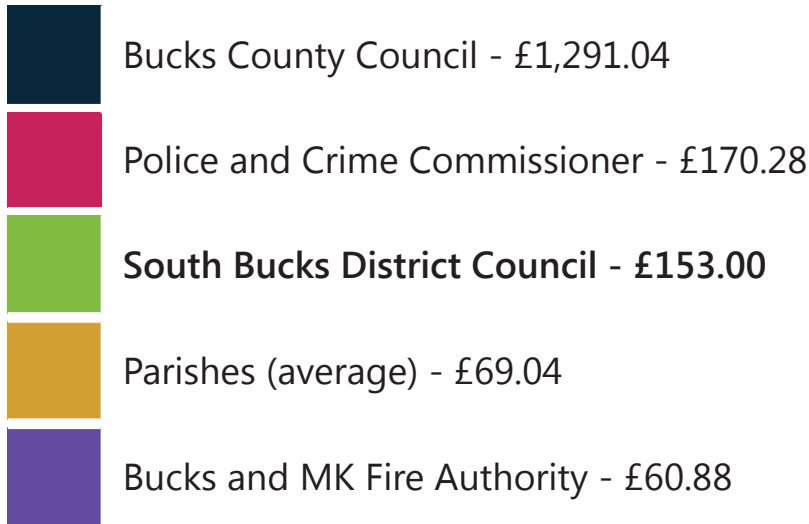

Your Council Tax

where your money goes

SOUTH BUCKS
District Council

Here's where your council tax goes (based on a band D property):

Total band D council tax

£1,744.25 per year

We also receive income which reduces the amount of council tax you need to pay. This year we will spend on key services: