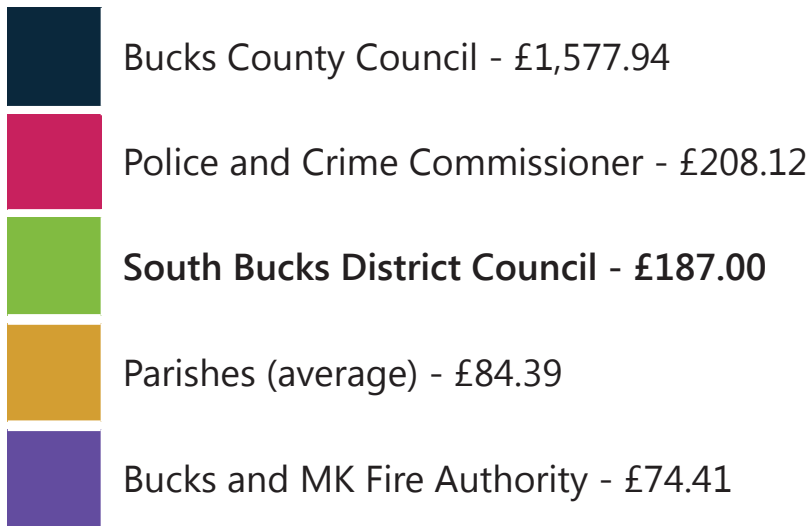

# Your Council Tax

where your money goes

**SOUTH BUCKS**  
District Council

Here's where your council tax goes (based on a band E property):

## Total band E council tax

£2,131.86 per year

We also receive income which reduces the amount of council tax you need to pay. This year we will spend on key services: