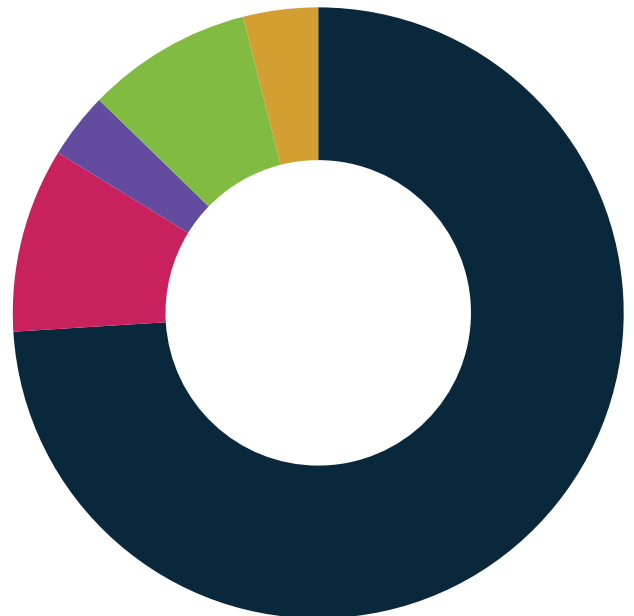

# Your Council Tax

where your money goes

**SOUTH BUCKS**  
District Council

Here's where your council tax goes (based on a band E property):

## Total band E council tax

£2,131.86 per year

We also receive income which reduces the amount of council tax you need to pay. This year we will spend on key services: