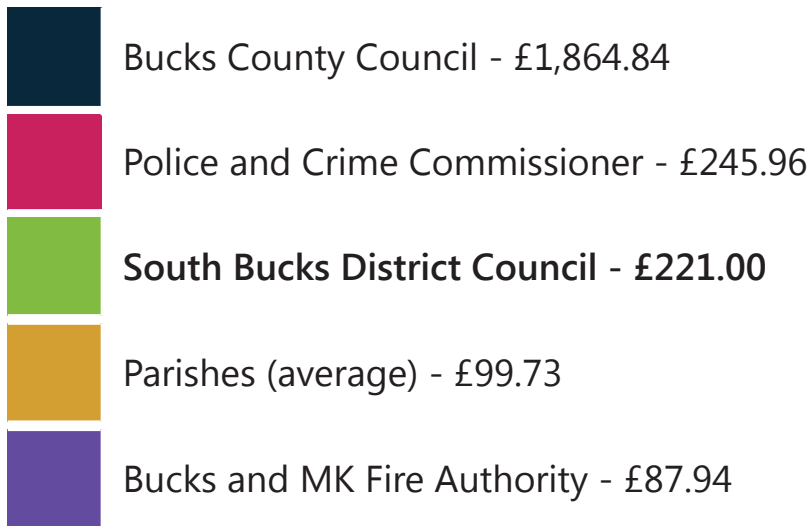

Your Council Tax

where your money goes

SOUTH BUCKS
District Council

Here's where your council tax goes (based on a band F property):

Total band F council tax

£2,519.47 per year

We also receive income which reduces the amount of council tax you need to pay. This year we will spend on key services: