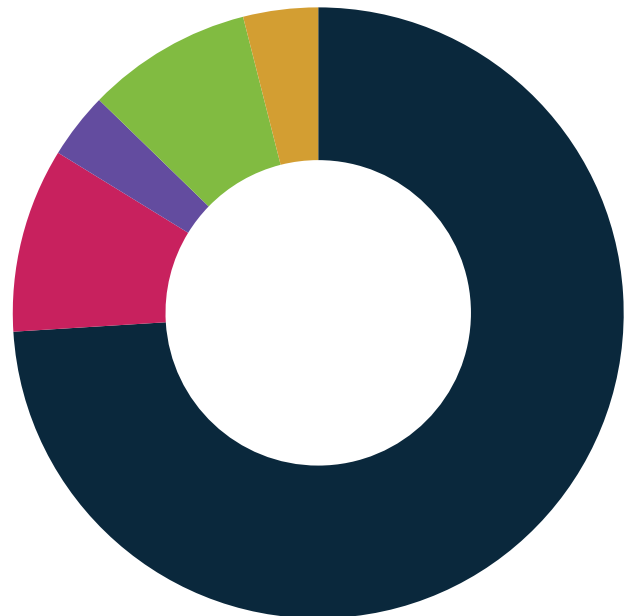

Your Council Tax

where your money goes

SOUTH BUCKS
District Council

Here's where your council tax goes (based on a band F property):

Total band F council tax

£2,519.47 per year

We also receive income which reduces the amount of council tax you need to pay. This year we will spend on key services: