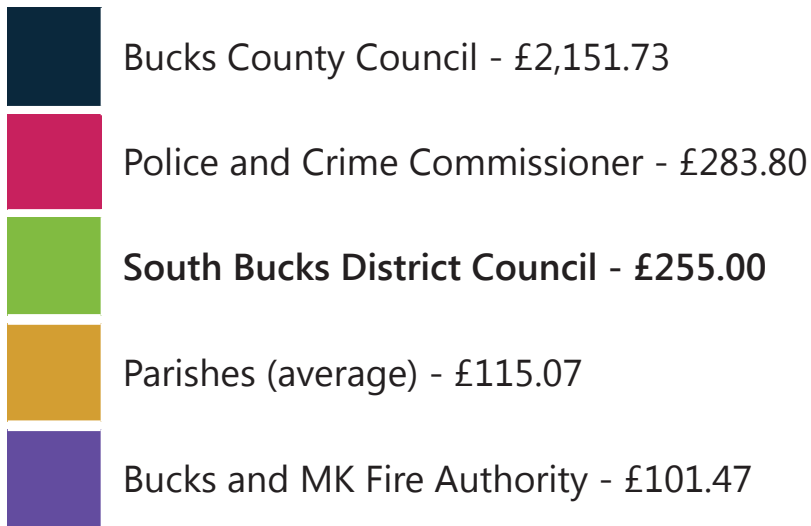

Your Council Tax

where your money goes

SOUTH BUCKS
District Council

Here's where your council tax goes (based on a band G property):

Total band G council tax

£2,907.08 per year

We also receive income which reduces the amount of council tax you need to pay. This year we will spend on key services: