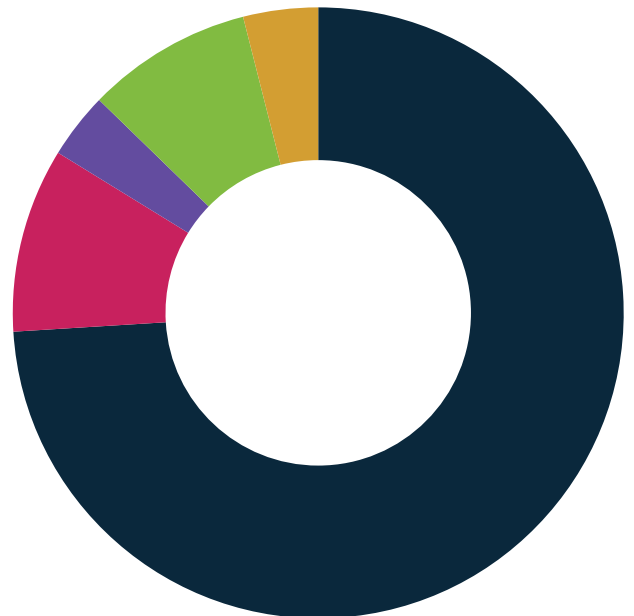

Your Council Tax

where your money goes

SOUTH BUCKS
District Council

Here's where your council tax goes (based on a band G property):

Total band G council tax

£2,907.08 per year

We also receive income which reduces the amount of council tax you need to pay. This year we will spend on key services: